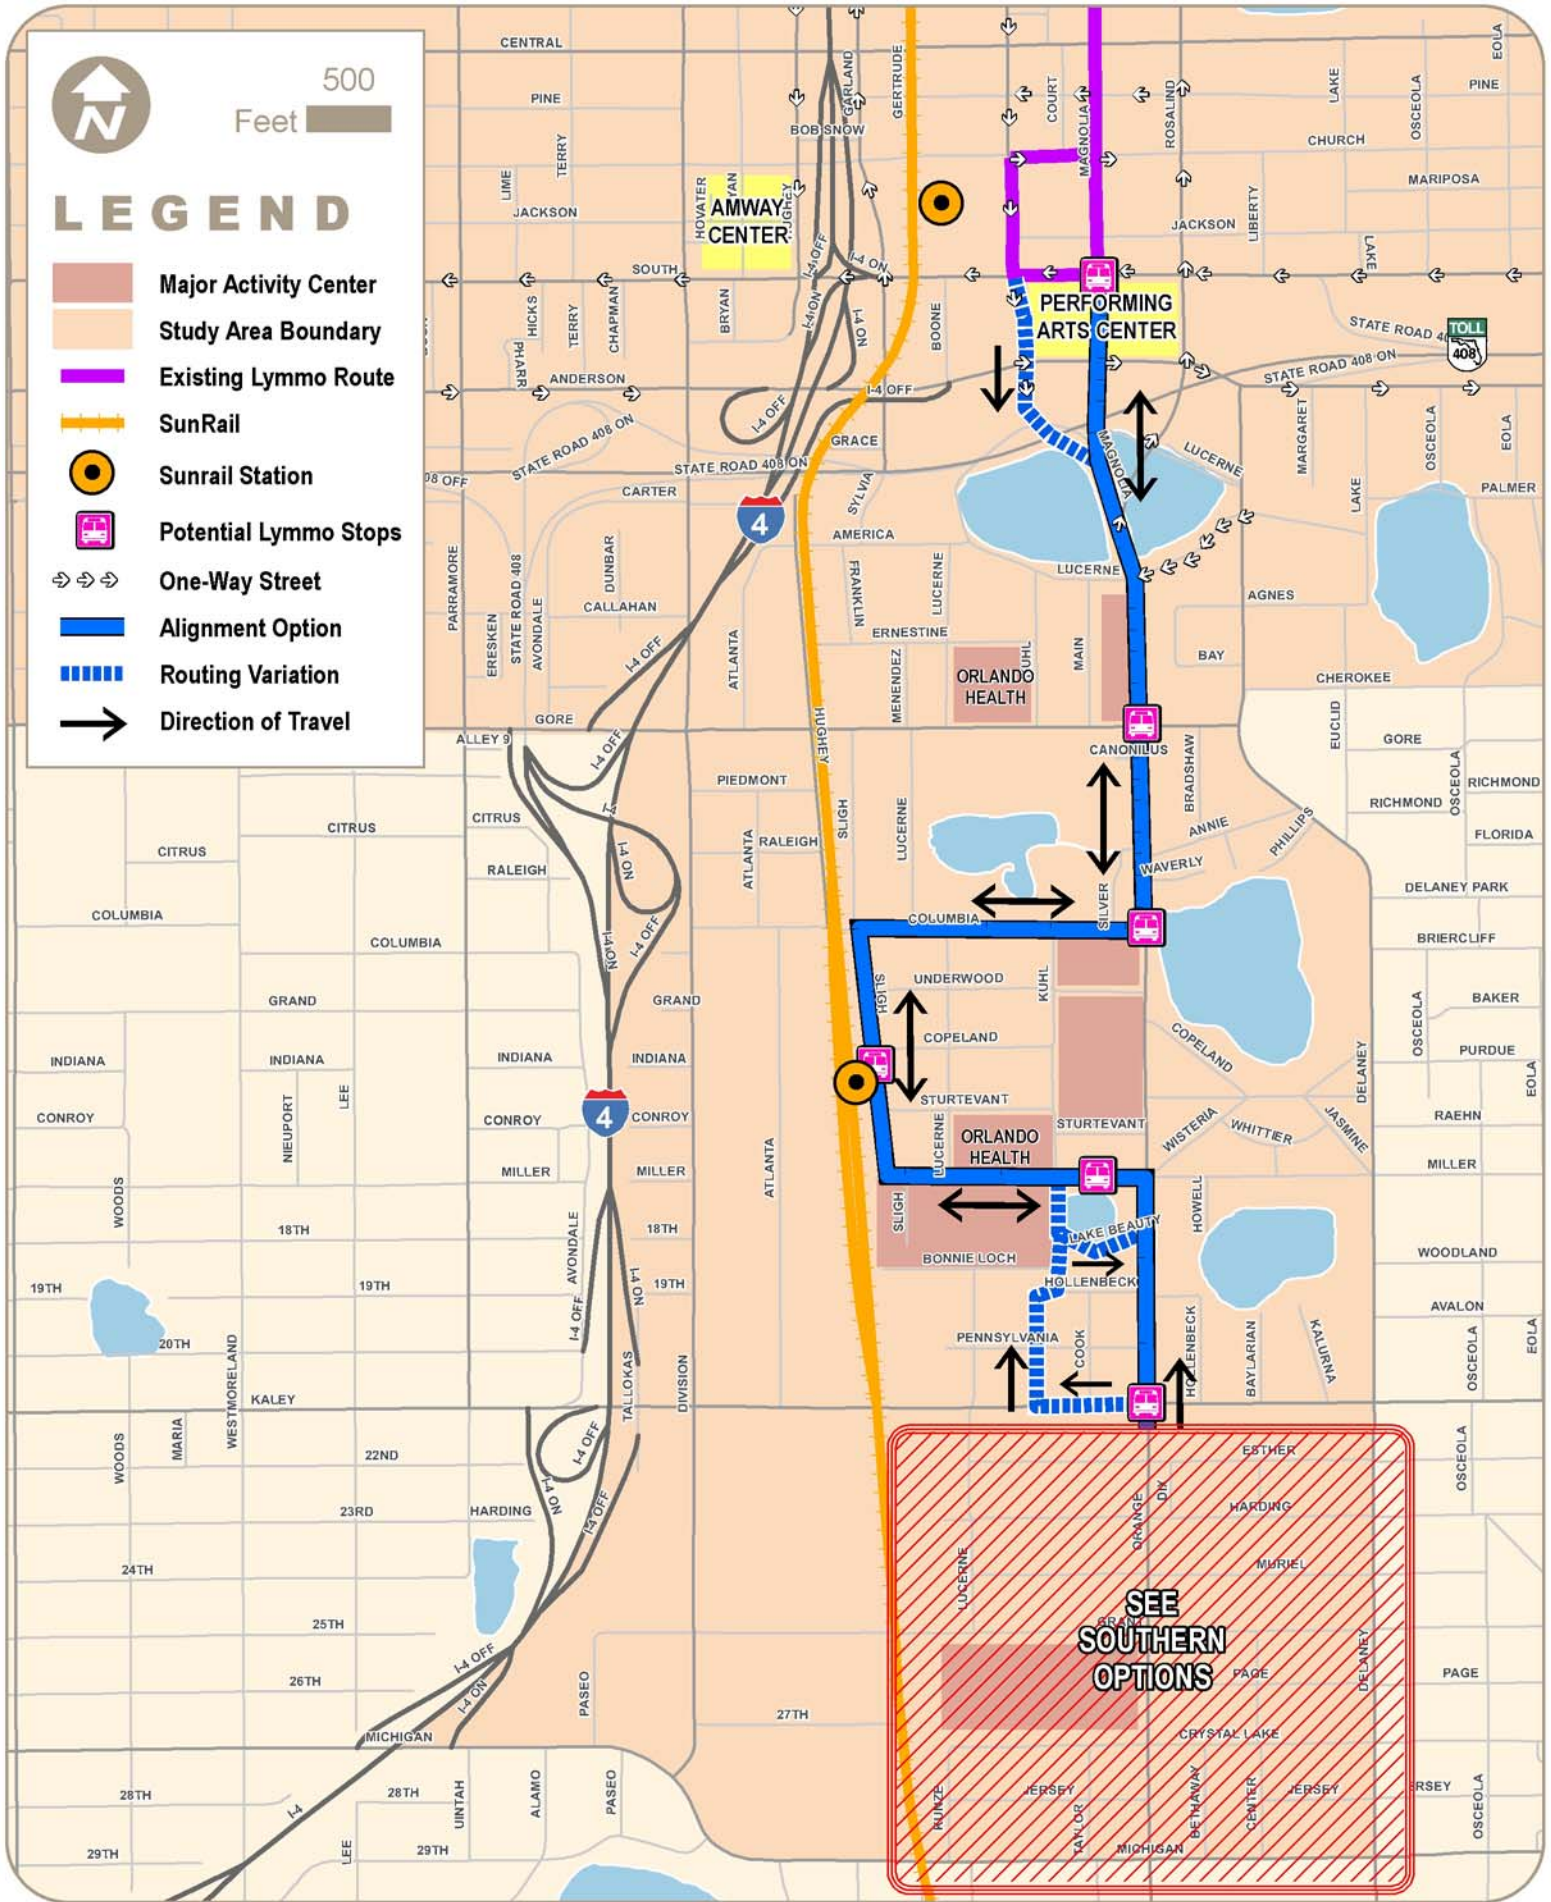

500 Feet

LEGEND

- Major Activity Center
- Study Area Boundary
- Existing Lymmo Route
- SunRail
- Sunrail Station
- Potential Lymmo Stops
- One-Way Street
- Alignment Option
- Routing Variation
- Direction of Travel

A. Stop at Sodo

B. Two-Way on Orange Ave.

C. Orange Ave./Delaney Ave./ Miller Ave. Loop

LEGEND

Major Activity Center	SunRail	Alignment Option	
Study Area Boundary	Potential Lymmo Stops	Direction of Travel	500 Feet