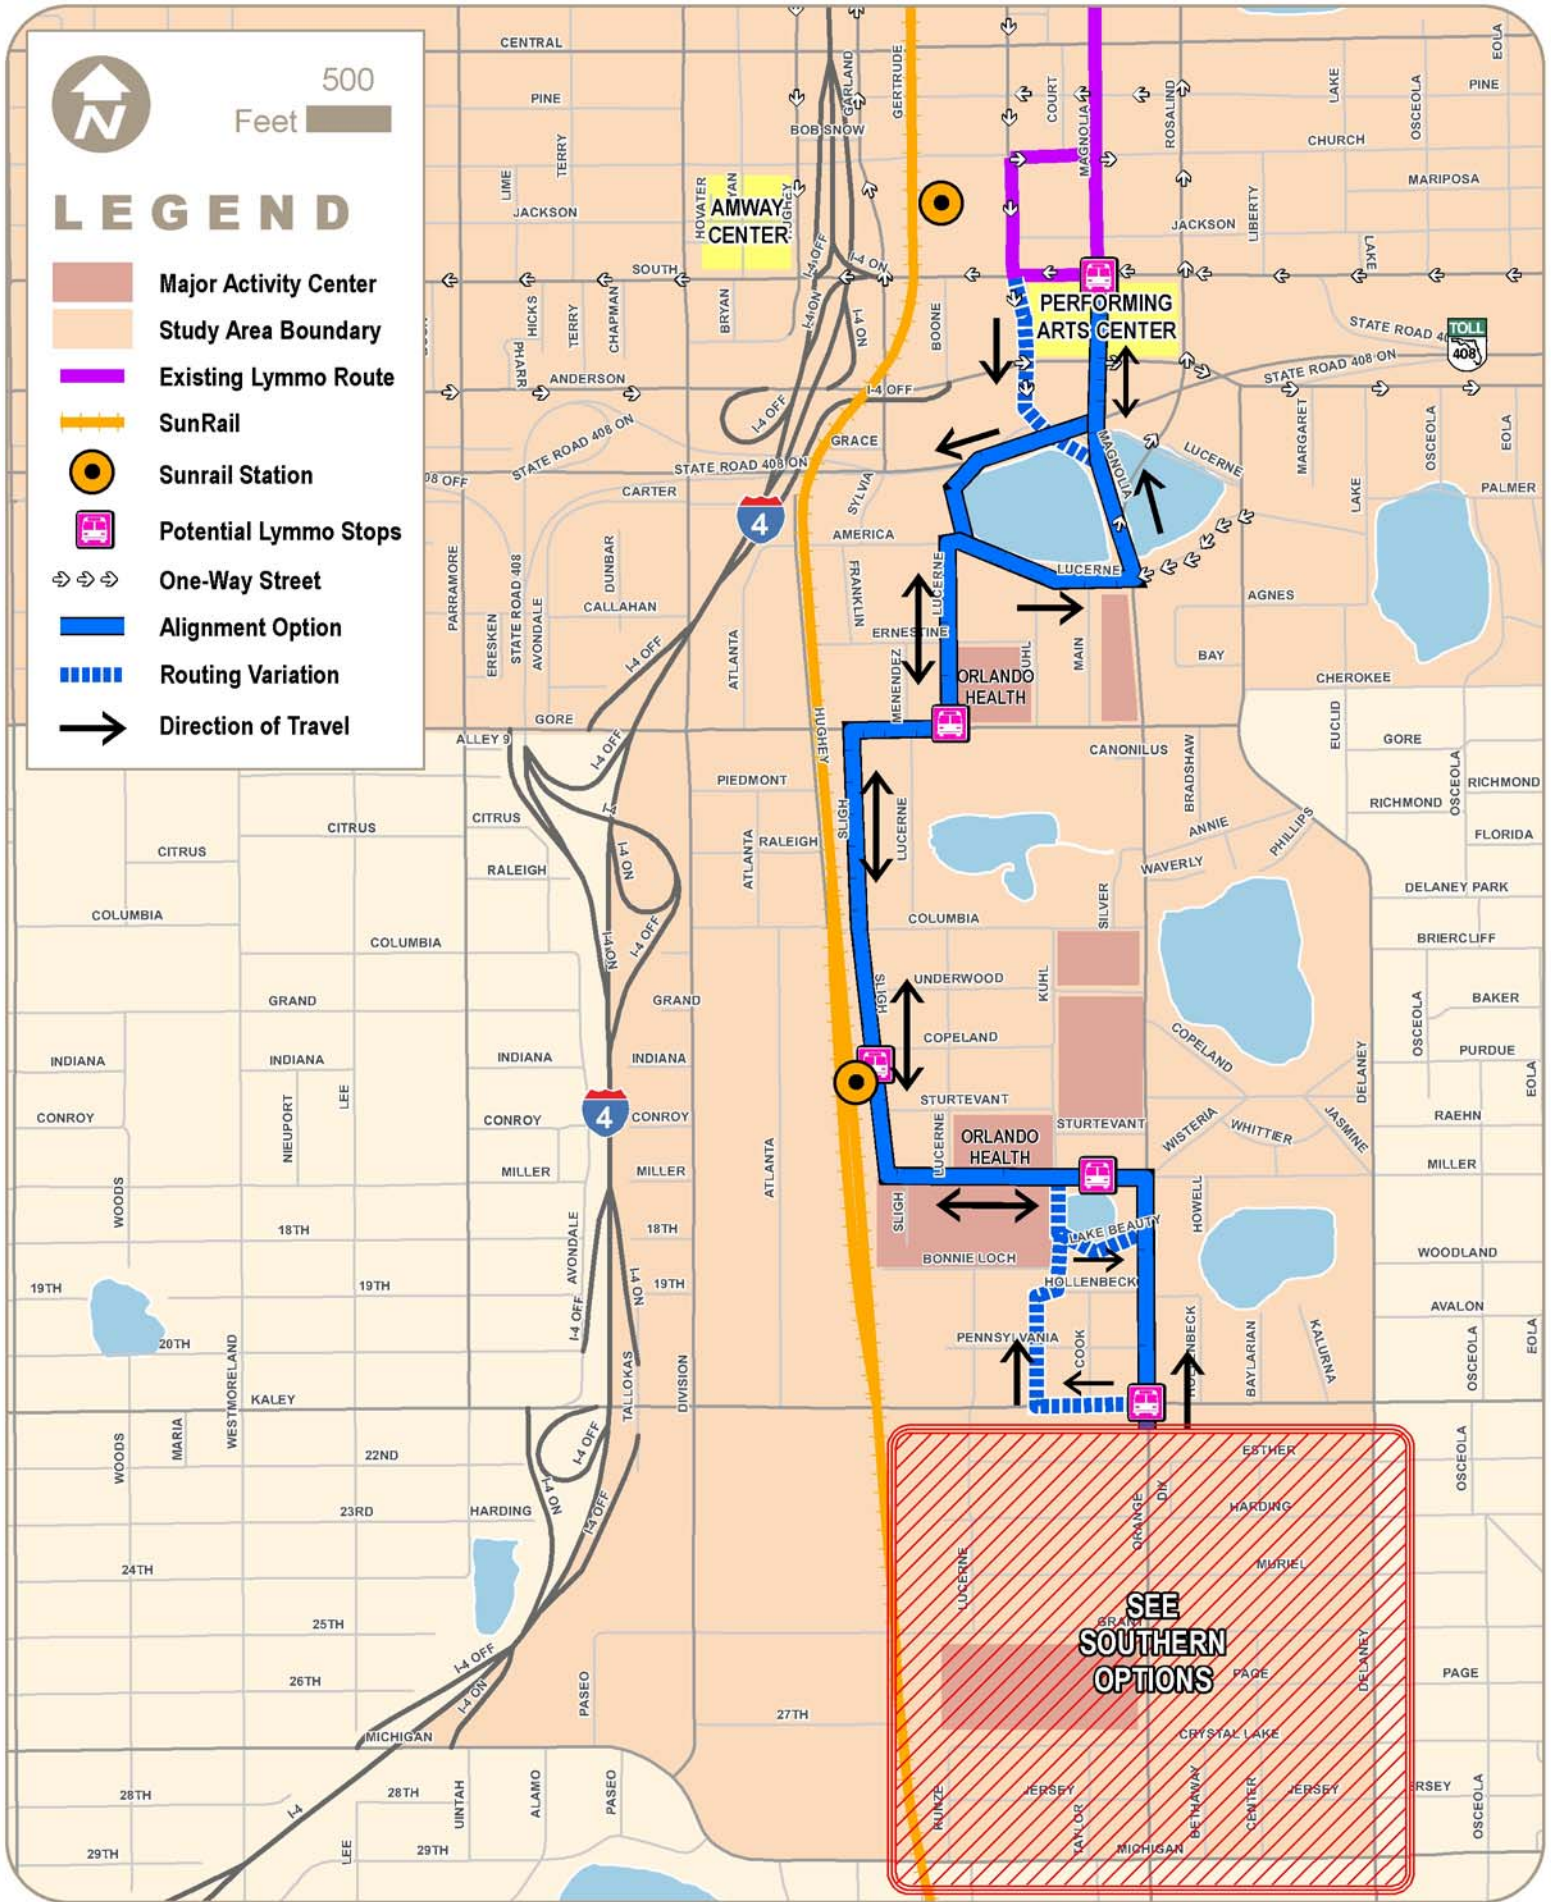

500 Feet

LEGEND

- Major Activity Center
- Study Area Boundary
- Existing Lymmo Route
- SunRail
- Sunrail Station
- Potential Lymmo Stops
- One-Way Street
- Alignment Option
- Routing Variation
- Direction of Travel

A. Stop at Sodo

B. Two-Way on Orange Ave.

C. Orange Ave./Delaney Ave./ Miller Ave. Loop

LEGEND

Major Activity Center	SunRail	Alignment Option	
Study Area Boundary	Potential Lymmo Stops	Direction of Travel	500 Feet