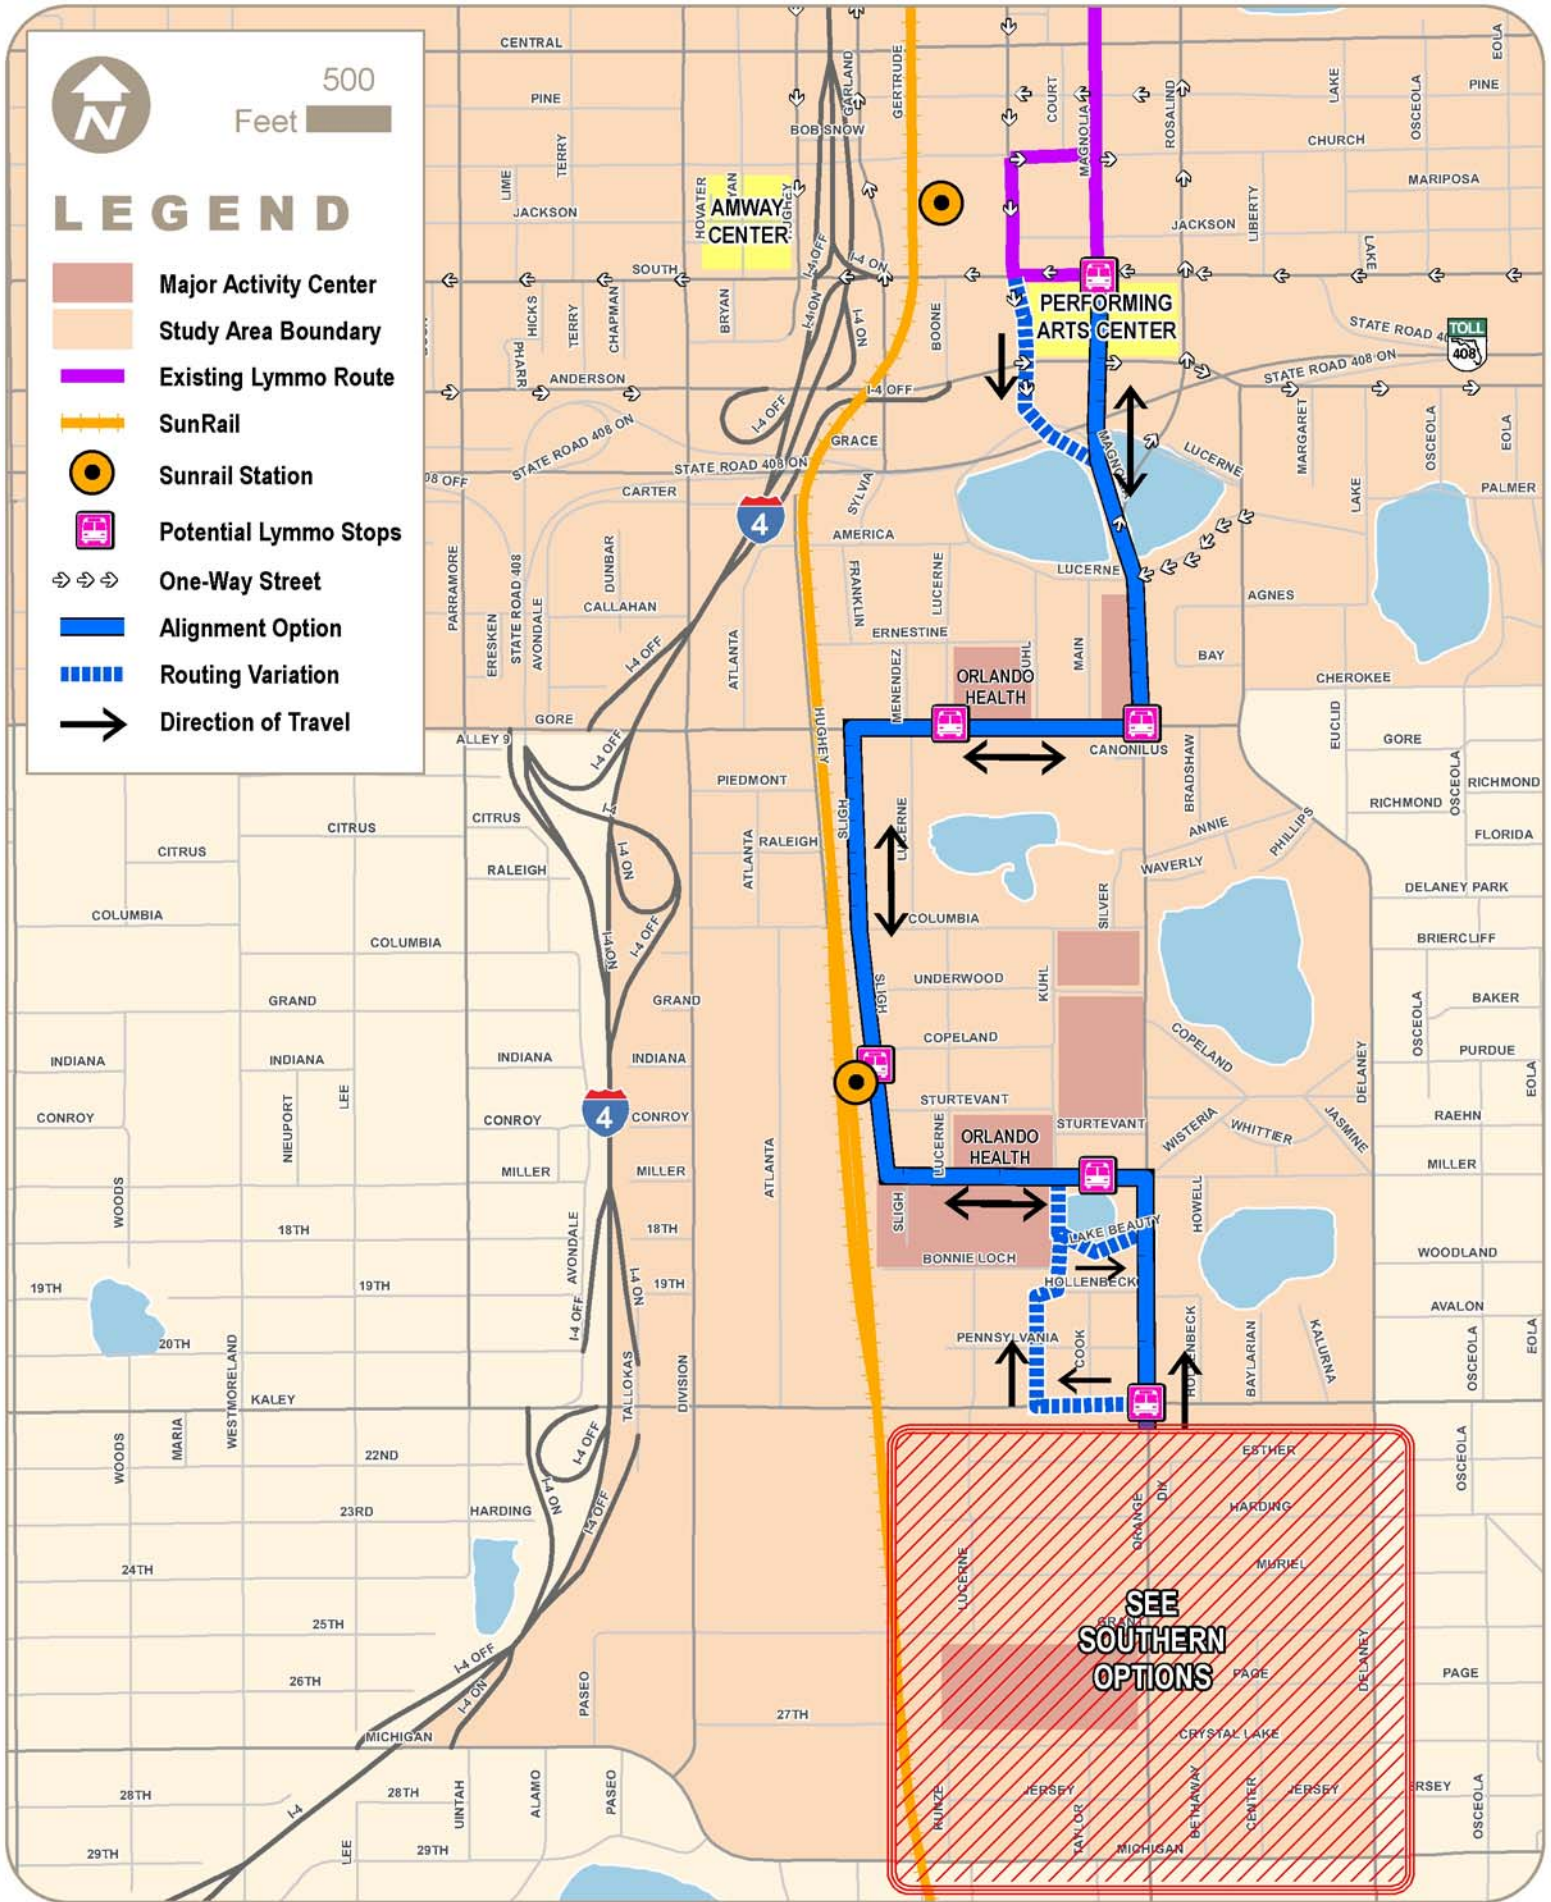

500 Feet

LEGEND

- Major Activity Center
- Study Area Boundary
- Existing Lymmo Route
- SunRail
- Sunrail Station
- Potential Lymmo Stops
- One-Way Street
- Alignment Option
- Routing Variation
- Direction of Travel

A. Stop at Sodo

B. Two-Way on Orange Ave.

C. Orange Ave./Delaney Ave./ Miller Ave. Loop

LEGEND

Major Activity Center	SunRail	Alignment Option	
Study Area Boundary	Potential Lymmo Stops	Direction of Travel	500 Feet